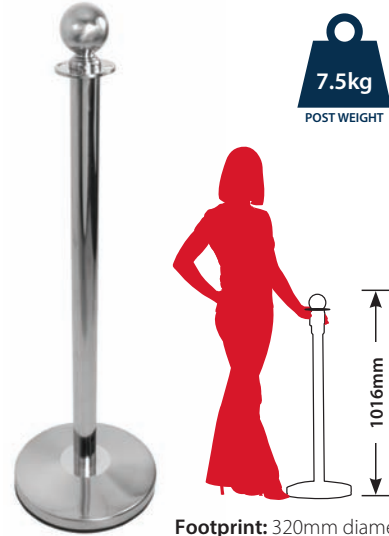

rope barriers

ball top

Post with 80mm diameter ball top.

Post with 25mm high flat top.

flat top

sign holder top

Post with frame top. Graphic slides in from top between 2x acrylic sheets. Double sided.

Spring action chromed end clips.

features

- Stainless steel base, post and tops
- Screwfit assembly
- 28mm diameter twisted rope
- Spring action chromed end clips
- Black, Red and Blue colours available

NOTE: Hardware only no graphics included.