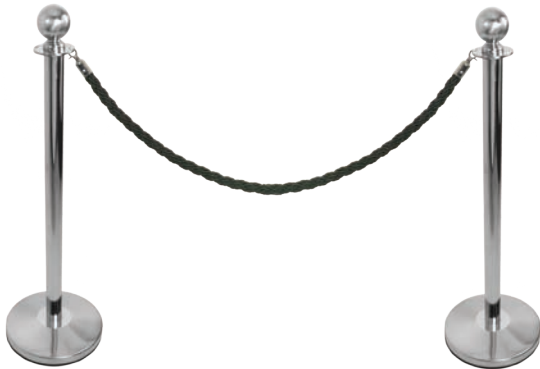

rope barriers

ball top

Post with 80mm diameter ball top.

Post with 25mm high flat top.

flat top

sign holder top

Post with frame top. Graphic slides in from top between 2x acrylic sheets. Double sided.

Spring action chromed end clips.

features

- Stainless steel base, post and tops
- Screwfit assembly
- 28mm diameter twisted rope
- Spring action chromed end clips
- Black, Red and Blue colours available

NOTE: Hardware only no graphics included.