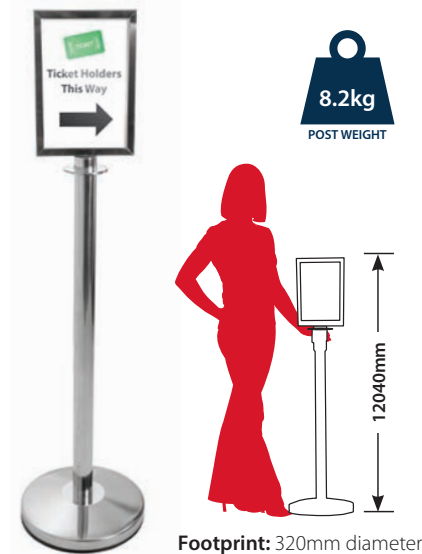

rope barriers

ball top

Post with 80mm diameter ball top.

Post with 25mm high flat top.

flat top

sign holder top

Post with frame top. Graphic slides in from top between 2x acrylic sheets. Double sided.

Spring action chromed end clips.

features

- Stainless steel base, post and tops
- Screwfit assembly
- 28mm diameter twisted rope
- Spring action chromed end clips
- Black, Red and Blue colours available

NOTE: Hardware only no graphics included.